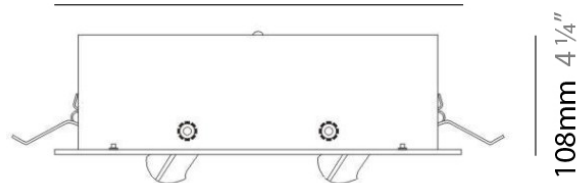

387mm 15 1/4"