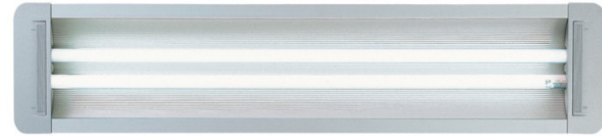

SPACE RECESSED

D96008

PROJECT

TYPE

NOTES

QUANTITY

DATE

GENERAL

Series: Space

Brand: Milan

Division: Design

Mounting Type: Recessed

Mounting Location: Ceiling

Subcategory: Downlight

PHYSICAL

Shape: Rectangle

Length (mm): 1208

Length (in): 47 ⁹/₁₆

Width (mm): 150

Width (in): 5 ⁷/₈

Height (mm): 92

Height (in): 3 ⁵/₈

Light Distribution: Direct

Weight (kg): 2.7

Weight (lbs): 6

Diffuser: Glass - Sold Separately

Fixture Material: Metal

ELECTRICAL

Number of Lamps: 2

Lamp Type: LED Retrofit / CFL

Bulb Included: Bulb Not Included

Total Output Wattage (W): 46 / 78

Max. Wattage Per Lamp (W): 23 / 39

Lamp Base: G5

Input Voltage (V): 120

LED

OPTICAL

RATINGS AND CERTIFICATIONS

Certified By: CSA Certified to UL and CSA Standards

IP rating: IP44